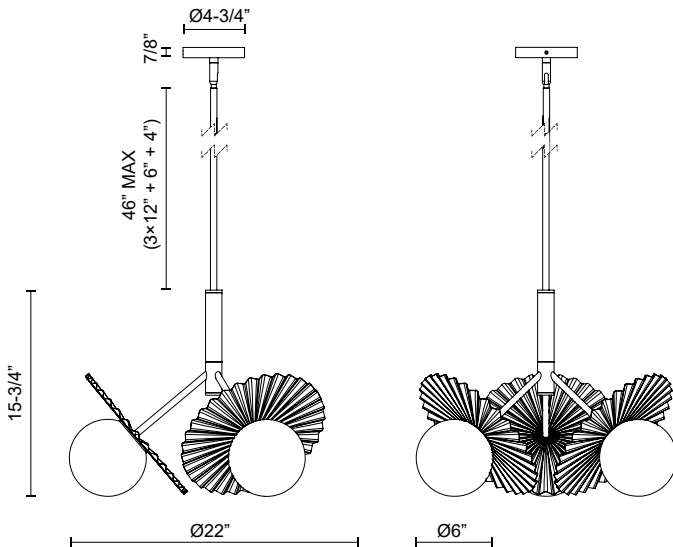

alora mood

P. 1.855.855.8926

CANADA: 19054 28TH Avenue Surrey - BC V3Z 6M3

USA: 3035 E. Lone Mountain Rd - Las Vegas, NV, 89081

PLUME CH501322

FIXTURE DIMENSIONS	D22" x H15-3/4"
LAMP TYPE	E26
MAX WATTAGE	60W
BULB QTY	3
BULBS INCLUDED	No
VOLTAGE	120V
MATERIAL	Steel
GLASS DETAILS	Matte Opal Glass
ROD LENGTH	46" Max (3x12" + 1x6" + 1x4")
MINIMUM HANG HEIGHT	24"
SLOPED CEILING ADAPTABLE	Yes, Up to 45 Degrees
LOCATION	Dry
CANOPY DIMENSIONS	D4-3/4" x H7/8"
PAINT FINISH	BG01; MB01;

[D - Diameter, L - Length, W - Width, H - Height, E - Extension]

AVAILABLE FINISHES:

CH501322BGOP
Brushed
Gold/Opal Glass

CH501322MBOP
Matte Black/Opal
Glass

*For complete warranty terms, please visit: www.aloralighting.com/warranty