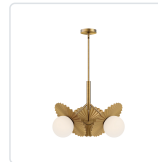

alora mood

P. 1.855.855.8926

CANADA: 19054 28TH Avenue Surrey - BC V3Z 6M3

USA: 3035 E. Lone Mountain Rd - Las Vegas, NV, 89081

PLUME CH501322

FIXTURE DIMENSIONS	D22" x H15-3/4"
LAMP TYPE	E26
MAX WATTAGE	60W
BULB QTY	3
BULBS INCLUDED	No
VOLTAGE	120V
MATERIAL	Steel
GLASS DETAILS	Matte Opal Glass
ROD LENGTH	46" Max (3x12" + 1x6" + 1x4")
MINIMUM HANG HEIGHT	24"
SLOPED CEILING ADAPTABLE	Yes, Up to 45 Degrees
LOCATION	Dry
CANOPY DIMENSIONS	D4-3/4" x H7/8"
PAINT FINISH	BG01; MB01;

[D - Diameter, L - Length, W - Width, H - Height, E - Extension]

AVAILABLE FINISHES:

CH501322BGOP
Brushed
Gold/Opal Glass

CH501322MBOP
Matte Black/Opal
Glass

*For complete warranty terms, please visit: www.aloralighting.com/warranty